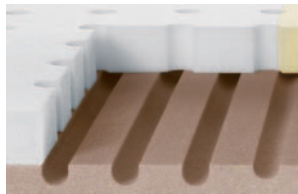

... because a great day starts with a great night's sleep.

V6 Cold foam visco mattress

- Multi-layer core for a comfortable, gentle give and the necessary body support
- Viscoelastic overlays for optimum pressure relief and a soft surface
- Highly elastic cold foam core made of soy bean oil
- Comfortable lying thanks to anatomically correct positioning of the spinal column
- Low-maintenance thanks to removal, washable, or dry-clean safe covers
- Made in Germany

V6
Visco

V6 Cold foam visco mattress

Full surface cover

Border cover

The multi-layer core made of high-quality HR cold foam with soy bean oil and viscoelastic overlay is ideal for sensitive sleepers that prefer a soft surface that relieves pressure.

Selecta covers have a soft surface and are especially sturdy. They ensure excellent moisture balance.

Washable cover

- All-around finish S860
- Finished border S861
- Sturdy double jersey, 59% polyester, 41% viscose
- Quilted with approx. 400 g/m² of breathable fiber
- All-around zipper
- Separately removable cover
- Washable up to 60 °C

Core

- Combined core made of high-quality HR cold foam with soy bean oil and a viscoelastic foam overlay on both sides
- Division into 7 anatomically designed functional zones
- Viscoelastic overlay for soft and pressure-free (almost floating) reclining sensation
- Additional integrated middle-zone reinforcement in the visco overlay
- Multi-layer design prevents you from sinking in too far and ensures the necessary body support
- Ventilation thanks to vertical holes in the visco layer and a cross-profiled core
- Core height approx. 16 cm
- Height with cover approx. 19 cm
- Firmness: soft, medium, firm